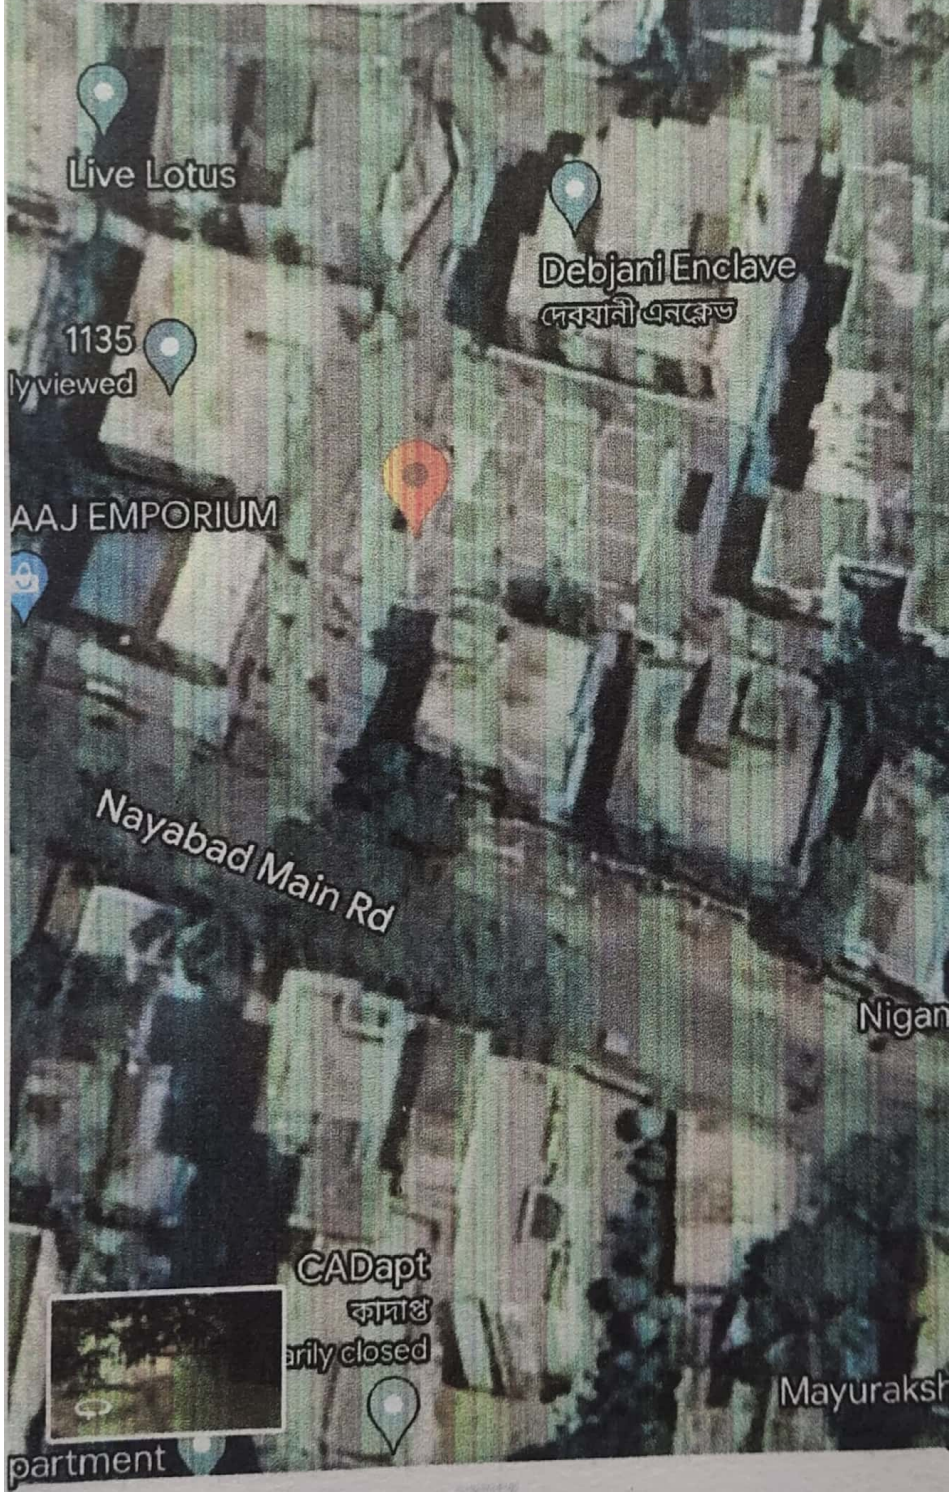

← 22.485856,88.412875 × 🗣️

Dropped pin

Near 2155, Nayabad Ave, Mukundapur, Kolkata, W...

📍 Directions

▲ Start

📌 Save